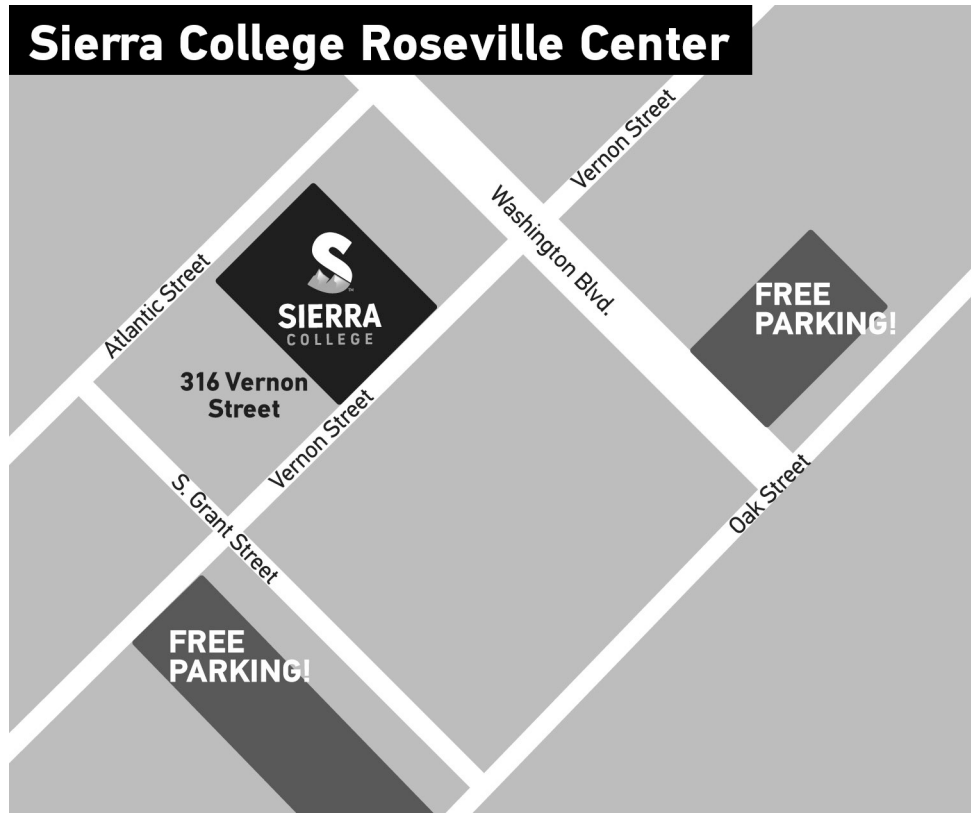

Sierra College Roseville Center

 **Sierra College Community Education Office**
316 Vernon Street, Suite 249
Roseville, Ca 95678
916-781-6280
www.sierracommunityed.org

 **Parking Garage – Free parking**